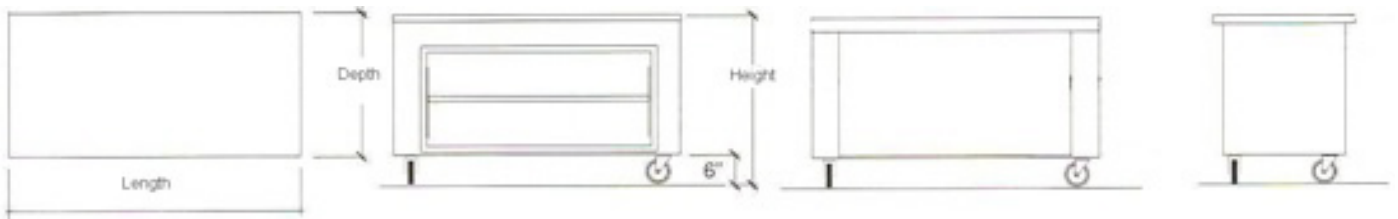

Solid Top Counter

Models

AST2, AST3, AST4, AST5, AST6

Spec #

MODEL INFORMATION

MODEL	OVERALL SIZE			SHIP WEIGHT
	D	L	H	
AST2	32-1/2"	38"	36"	400 lbs.
AST3	32-1/2"	52"	36"	450 lbs.
AST4	32-1/2"	66"	36"	580 lbs.
AST5	32-1/2"	80"	36"	600 lbs.
AST6	32-1/2"	94"	36"	750 lbs.

A/A #

Elevating Meal Service Experiences

4900 West Electric Avenue | West Milwaukee WI | 53219 | 888-892-2213 | fax 636-239-8435 | info@alluserv.com | www.alluserv.com